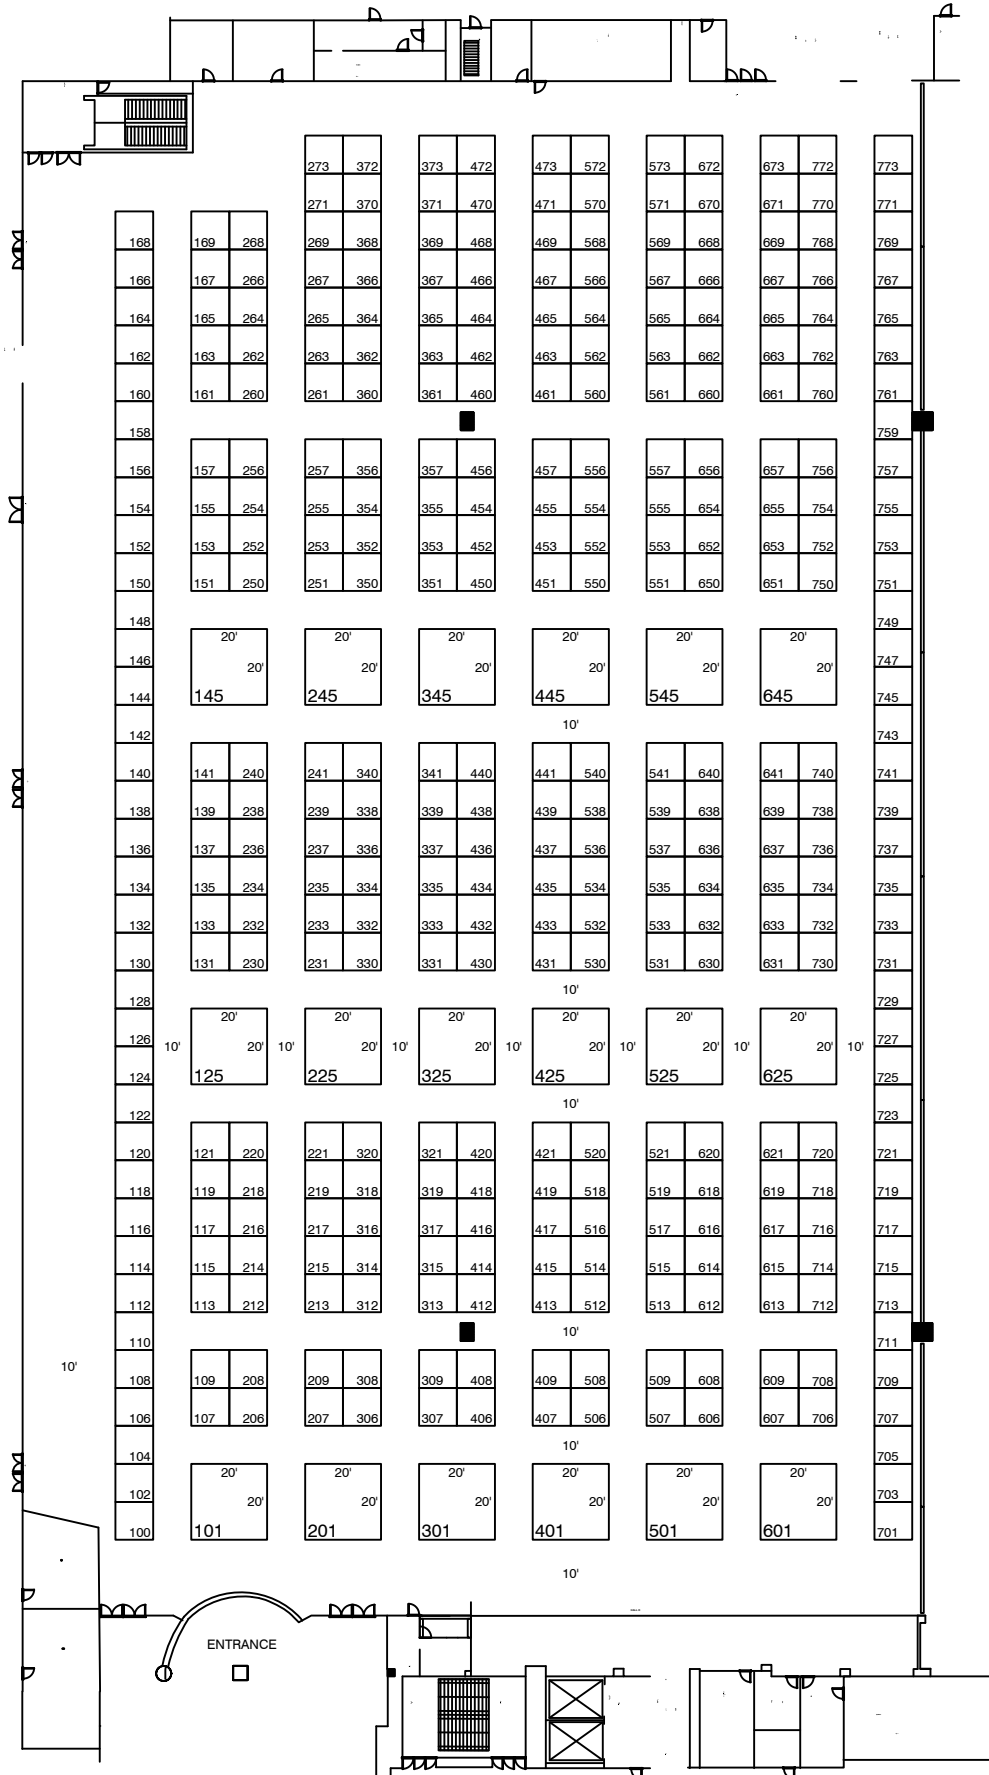

Home Exposition
September 17-19, 2021
TCF Center - Detroit, Michigan

Hall D
356-10x10 booths
18-20x20 booths
Aisle widths as noted

0 5 10 20 30
Rev. 2/18/20